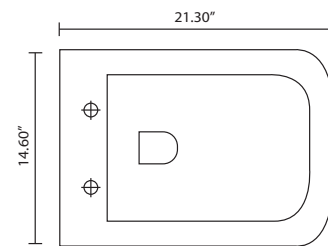

Required Components - sold separately

- Actuator (SM-WC001), (SM-WC002)
- Wall Carrier (SM-WC424), (SM-WC426)