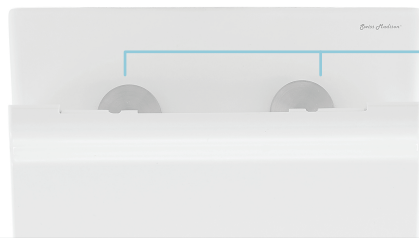

## Features

- Slymm™ soft close seat
- Elongated bowl
- Installation access
- Wall mount installation
- Adjustable mounting height
- Glazed ceramic one piece toilet bowl
- Glazed trapway
- Compatible with most standard actuators and carriers

- Quick-release soft close seat

## Specifications

- 0.8/1.28 Gallons Per Flush (GPF)
- High Performance Gravity Flush System
- Wall mount
- P trap
- Adjustable height 15" to 19"
- Elongated bowl
- Glazed ceramic
- One Year Limited Warranty
- Factory flush-tested
- **Product Weight:** 53 lbs.

## Included Accessories

- Side bolts & cover parts
- Slymm™ Toilet seat with quick-release slow-close hinges